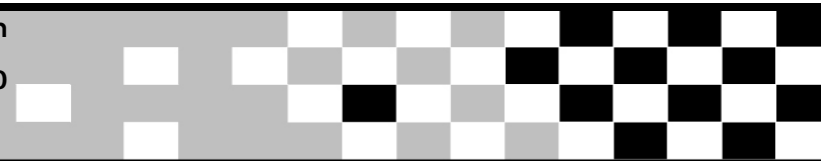

# CROATIAN SIDECAR GRAND PRIX 2008

Sorted on Best Lap time

FIM SIDECAR WC F1 IMN 105/06

Grobnik 4,186 Km

1st Qualifying Practice

15.8.2008 17:10

Qualify (30:00 Time)

Pos	No.	Team	Name	Nat	Nat	Bike	Best Tm	Diff	Gap
1	77	Prof.Dr.Sallmon/Eastern Airways Motorsport	Reeves, Tim - Farrance, Patrick	GBR	GBR	LCR/Suzuki	1:31.474	-	-
2	44	Team Suzuki Finland	Päivärinta, Pekka - Karttiala, Timo	FIN	FIN	LCR/Suzuki	1:32.324	+0.850	+0.850
3	16	Birchall Racing	Birchall, Ben - Birchall, Tom	GBR	GBR	LCR/Suzuki	1:32.339	+0.865	+0.015
4	91	Team Sand Seb 72	Delannoy, Sebastien - Cluze, Gregory	FRA	FRA	LCR/Suzuki	1:32.399	+0.925	+0.060
5	55	Hänni Racing Team	Schlosser, Markus - Hänni, Adolf	SUI	SUI	LCR/Suzuki	1:34.097	+2.623	+1.698
6	9	Team Locksideracing.com	Norbury, Steve - Knapton, Paul	GBR	GBR	LCR/Suzuki	1:34.164	+2.690	+0.067
7	33	Hegarty Horner Racing	Hegarty, Sean - Hegarty, Mark	GBR	GBR	LCR/Suzuki	1:34.420	+2.946	+0.256
8	11	Sidecar Team-Tirol	Moser, Josef - Wäfler, Ueli	AUT	SUI	LCR/Suzuki	1:34.734	+3.260	+0.314
9	37	Redline Superbikes Team 37	Knight, Gary - Knight, Dan	GBR	GBR	LCR/Suzuki	1:36.588	+5.114	+1.854
10	24	Reliance Racing	Spendal, Milan - Hill, Peter	SLO	GBR	LCR/Suzuki	1:36.590	+5.116	+0.002
11	27	Reuterholt Motorsport	Reuterholt, Johan - Ikonen, Mika	SWE	SWE	ART/Suzuki	1:37.822	+6.348	+1.232
12	15	DSC Racing Team Schofield Jones	Schofield, Allan - Aalto, Aki	GBR	FIN	LCR/Suzuki	1:39.353	+7.879	+1.531
13	25	Team ADAC Sachsen Centner-Sidecar-Racing	Centner, Wolfram - Wolfram, Andy	GER	GER	LCR/Suzuki	1:39.363	+7.889	+0.010
14	52	BERTEC Racing Team	Remse, Janez - Biggs, David-James	SLO	GBR	LCR/Yamaha	1:39.660	+8.186	+0.297
15	32	PROBIKE RACING TEAM	Ozimo, Rocco - Zanarini, Massimo	ITA	ITA	LCR/Suzuki	1:39.850	+8.376	+0.190
16	45	Reliance Racing	Percy, Andy - Swift, Michael	GBR	GBR	LCR/Suzuki	1:40.856	+9.382	+1.006